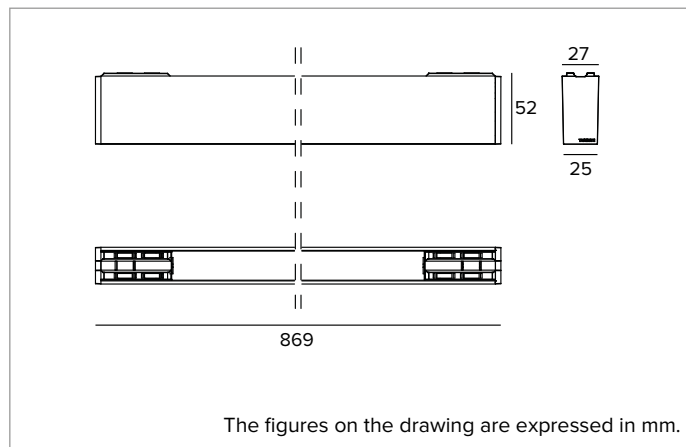

SOURCE

LED Engine made of linear LED boards Ra90.

Energy efficiency class: E

Nominal power: 18W

Nominal flux: 2244lm

Colour rendering index: 90

Rf: 90.3

Rg: 100.4

CCT nominal: 3500K

SDCM: 3

Lifetime (L80/B10): >50000h tq +25°C

ILLUMINOTECHNICAL CHARACTERISTICS

Diffused light: white highly reflective MCPET reflector and opaline polycarbonate Louver screen.

Emission: OPAL

Optical efficiency: 64%

Fixture flux: 1427lm

Luminous efficacy: 72lm/W

Photobiological safety: Compliant with RG1 low risk group

MECHANICAL CHARACTERISTICS

White painted extruded aluminium body. L=869mm

Colour and finish: Plaster white

Dimensions: L=869mm

Weight: 0.83Kg

Version: STANDARD

Degree of protection: IP20

ELECTRICAL CHARACTERISTICS

Fixture Power: 20W

Power supply: 48Vdc

Insulation Class: CLASS 3

Class F: YES

Ambient temperature: 0°C / +25°C

INSTALLATION

Extremely rapid, versatile and simple mechanical and electrical coupling system using magnets which support the fixture on the Power Track and feed power inside the fixture on all versions.

NOTES

110-277Vac version available on request.

WARRANTY

5 years.

WARNING

Luminaire designed for disposal/recycling at end-of-life. Replaceable (LED only) light source by a professional. Replaceable control gear by a professional.

Due to the technological evolution of the electronic components, the data provided may be updated, and as such, confirmation must be requested during the order process.

Luminous flux and power supply have +/-10% tolerances with respect to the indicated value. tq +25°C (CIE 121).

We reserve the right to make technical changes.

Targetti Sankey S.r.l.
Via Pratese, 164
50145 Firenze - Italy
Tel: +39 055 37911
targetti.com
targetti@targetti.com

CCIAA Firenze
Share Capital:
€ 500.000,00
VAT N. (IT):
01537660480
R.E.A: FI-275656

TARGETTI